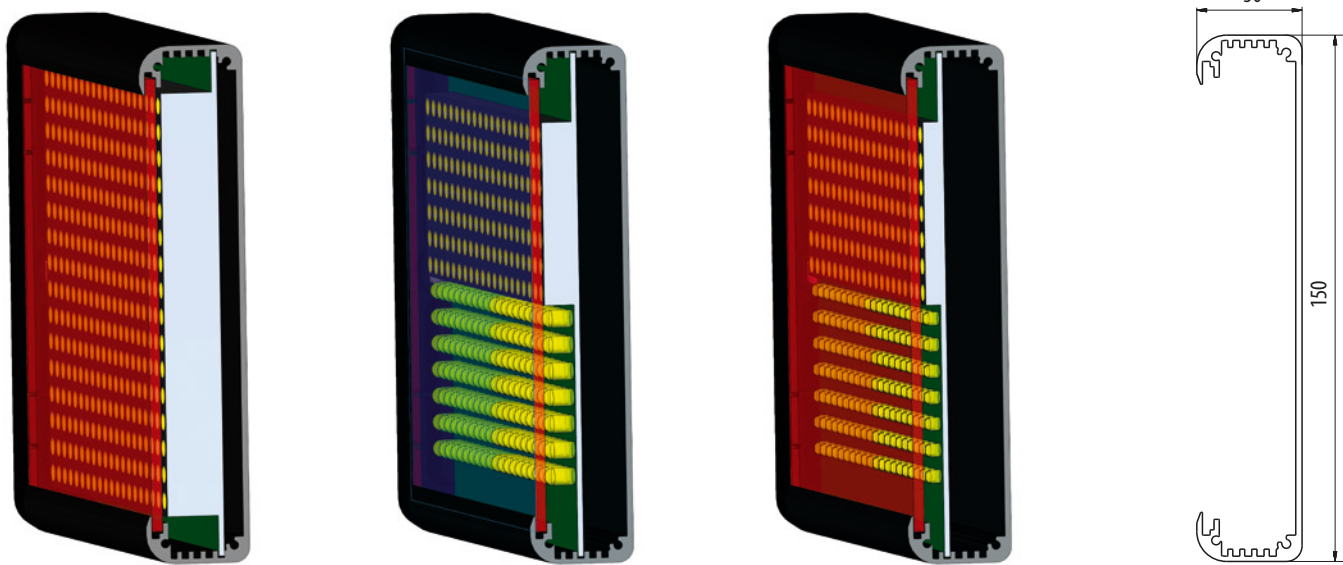

PROFILE DISPLAY ENCLOSURES

CARD RAILS DESIGNED FOR DIFFERENT LED AND 7-SEGMENT HEIGHTS AVAILABLE.

DE-153-XX 150 x 30 x (CUSTOM SIZE) mm **ALUMINUM PROFILE ENCLOSURES**

MATERIAL	ALUMINUM 6063
COLOR	BLACK / WHITE
COATING	ELECTROSTATIC MATTE COATING
PLASTIC PANELS	BLACK

*DE-153 PROFILE LENGTH CAN CHANGE BETWEEN 40 MM AND 3 M.