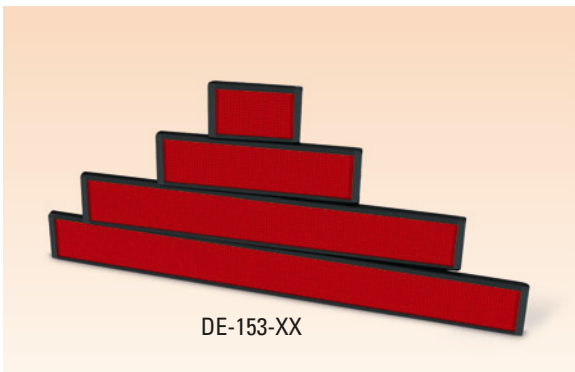

PROFILE DISPLAY ENCLOSURES

CARD RAILS DESIGNED FOR DIFFERENT LED AND 7-SEGMENT HEIGHTS AVAILABLE.

DE-153-XX 150 x 30 x (CUSTOM SIZE) mm **ALUMINUM PROFILE ENCLOSURES**

MATERIAL	ALUMINUM 6063
COLOR	BLACK / WHITE
COATING	ELECTROSTATIC MATTE COATING
PLASTIC PANELS	BLACK

*DE-153 PROFILE LENGTH CAN CHANGE BETWEEN 40 MM AND 3 M.